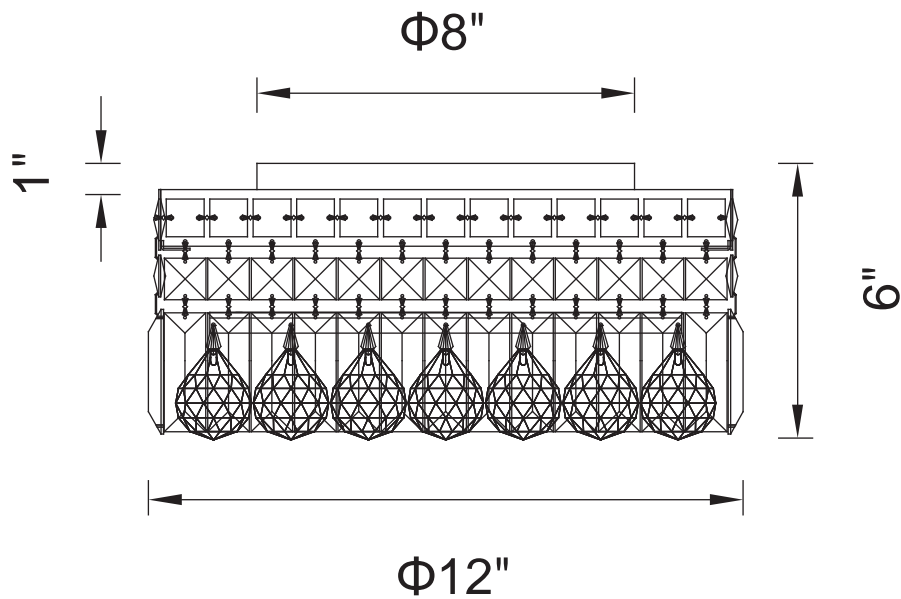

PROJECT: _____

FIXTURE TYPE: _____

LOCATION: _____

CONTACT/PHONE: _____

Item	8005C12C-R
Collection	COLOSSEUM
Finish	Chrome
Glass	-----
Crystal	Clear
Input	120V AC,60HZ,AC

Shade	-----
Length/Dia.	12"
Width/Ext.	5"
Height	6"
Maximum	-----
Lumens	-----

Light Source	E12
Bulb Info.	4x60W
Included	-----
Dimmable	Yes
Color	-----
Weight	