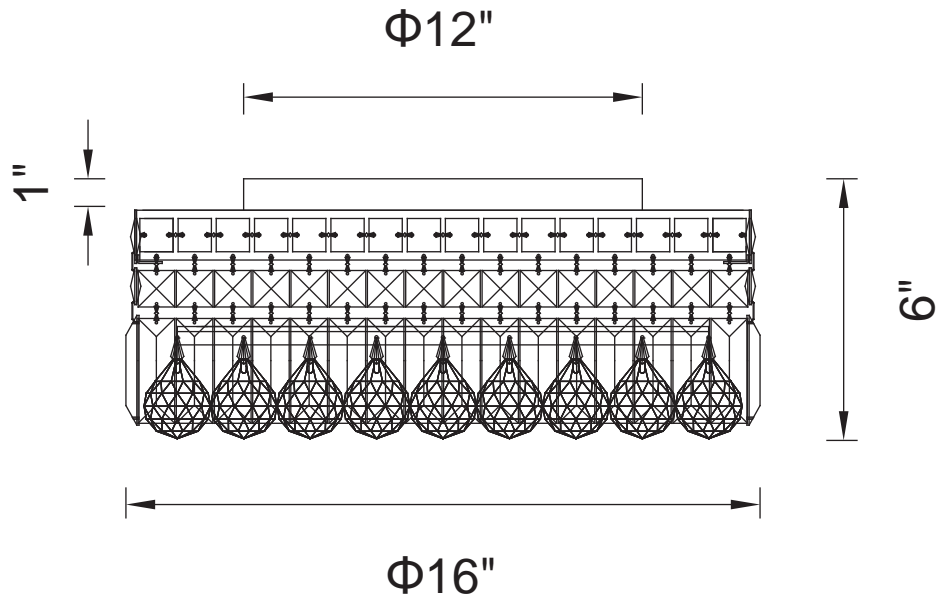

PROJECT: _____
 FIXTURE TYPE: _____
 LOCATION: _____
 CONTACT/PHONE: _____

Item	8005C16C-R
Collection	COLOSSEUM
Finish	Chrome
Glass	-----
Crystal	Clear
Input	120V AC,60HZ,AC

Shade	-----
Length/Dia.	16"
Width/Ext.	5"
Height	6"
Maximum	-----
Lumens	-----

Light Source	E12
Bulb Info.	5x60W
Included	-----
Dimmable	Yes
Color	-----
Weight	