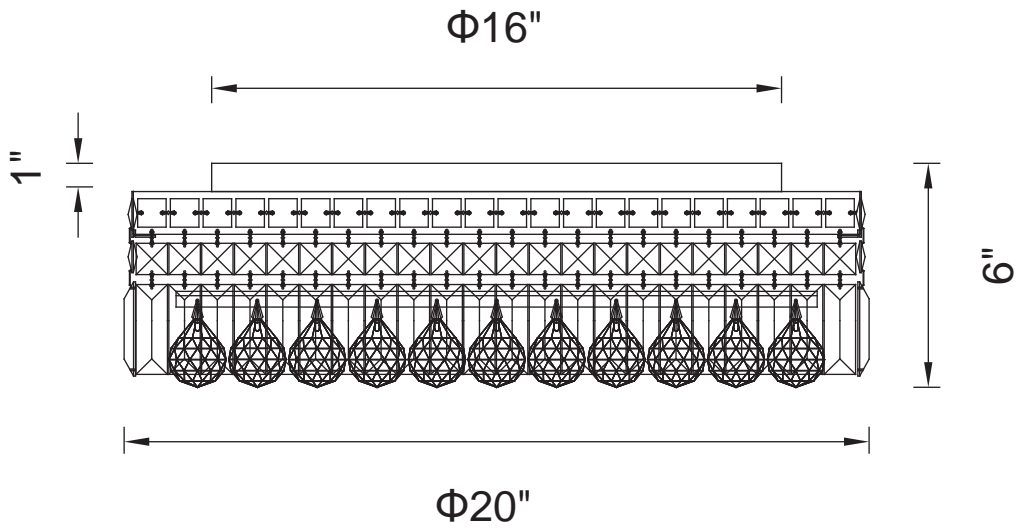

PROJECT: \_\_\_\_\_  
 FIXTURE TYPE: \_\_\_\_\_  
 LOCATION: \_\_\_\_\_  
 CONTACT/PHONE: \_\_\_\_\_

Item	8005C20C-R
Collection	COLOSSEUM
Finish	Chrome
Glass	-----
Crystal	Clear
Input	120V AC,60HZ,AC

Shade	-----
Length/Dia.	20"
Width/Ext.	5"
Height	6"
Maximum	-----
Lumens	-----

Light Source	E12
Bulb Info.	8x60W
Included	-----
Dimmable	Yes
Color	-----
Weight	