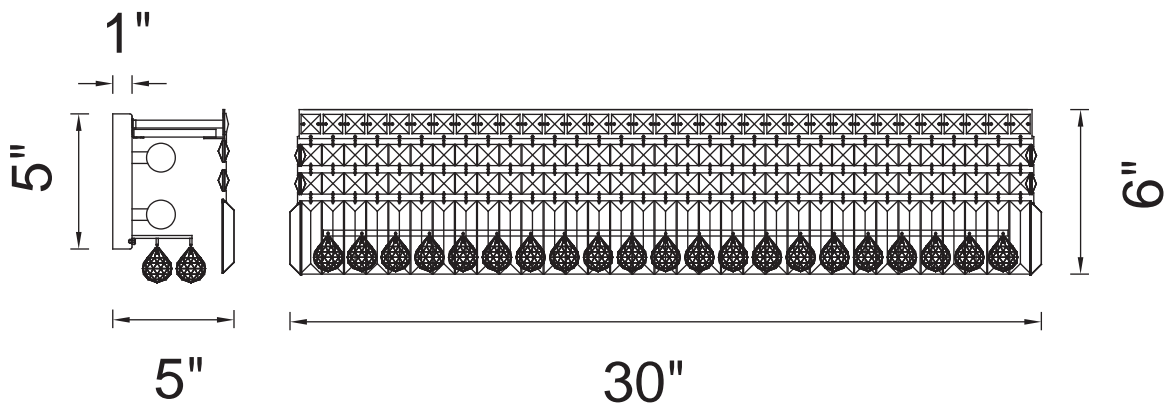

PROJECT: \_\_\_\_\_  
 FIXTURE TYPE: \_\_\_\_\_  
 LOCATION: \_\_\_\_\_  
 CONTACT/PHONE: \_\_\_\_\_

Item	8005W30C-RC
Collection	COLOSSEUM
Finish	Chrome
Glass	-----
Crystal	Clear
Input	120V AC,60HZ,AC

Shade	-----
Length/Dia.	30"
Width/Ext.	5"
Height	6"
Maximum	-----
Lumens	-----

Light Source	E12
Bulb Info.	7x60W
Included	-----
Dimmable	Yes
Color	-----
Weight	