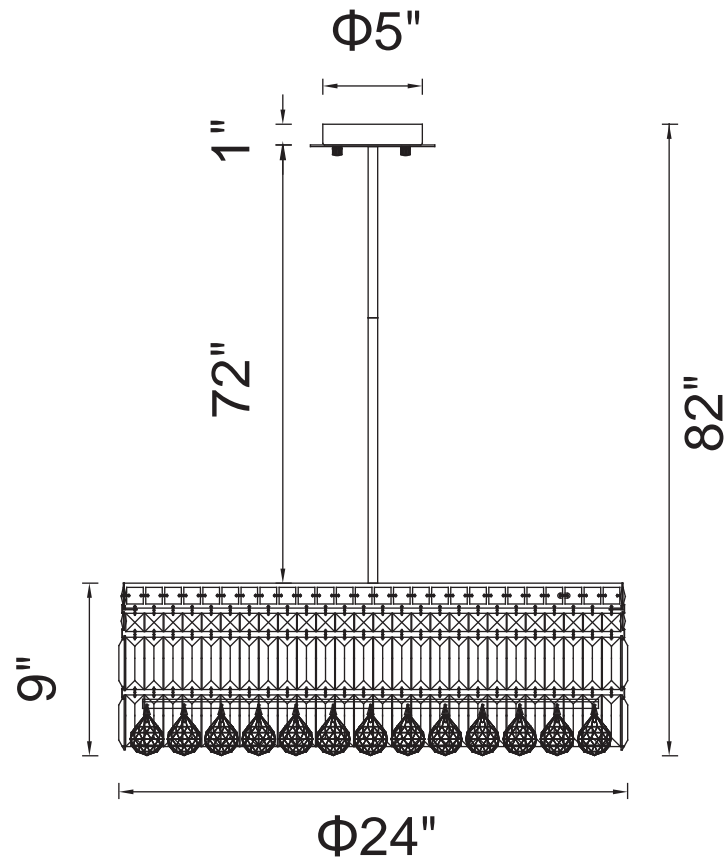

PROJECT: _____

FIXTURE TYPE: _____

LOCATION: _____

CONTACT/PHONE: _____

Item	8006P24C-R
Collection	COLOSSEUM
Finish	Chrome
Glass	-----
Crystal	Clear
Input	120V AC,60HZ,AC

Shade	-----
Length/Dia.	24"
Width/Ext.	-----
Height	9"
Maximum	82"
Lumens	-----

Light Source	E12
Bulb Info.	10x60W
Included	-----
Dimmable	Yes
Color	-----
Weight	