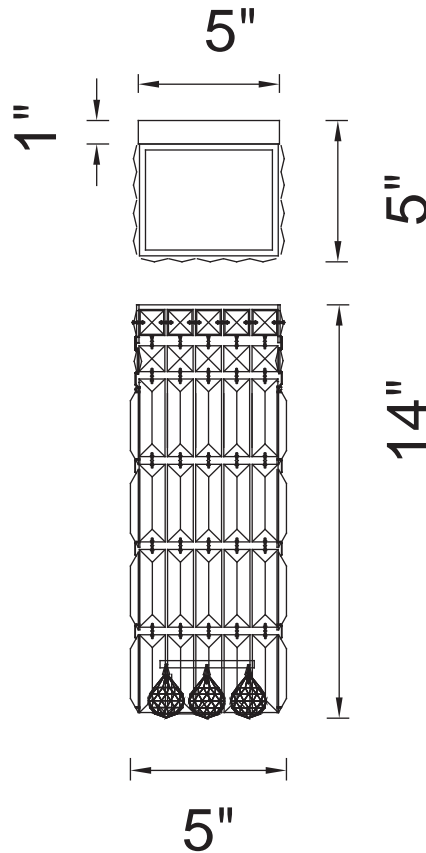

PROJECT: _____

FIXTURE TYPE: _____

LOCATION: _____

CONTACT/PHONE: _____

Item	8007W5C
Collection	COLOSSEUM
Finish	Chrome
Glass	-----
Crystal	Clear
Input	120V AC,60HZ,AC

Shade	-----
Length/Dia.	5"
Width/Ext.	5"
Height	14"
Maximum	-----
Lumens	-----

Light Source	E12
Bulb Info.	2x60W
Included	-----
Dimmable	Yes
Color	-----
Weight	