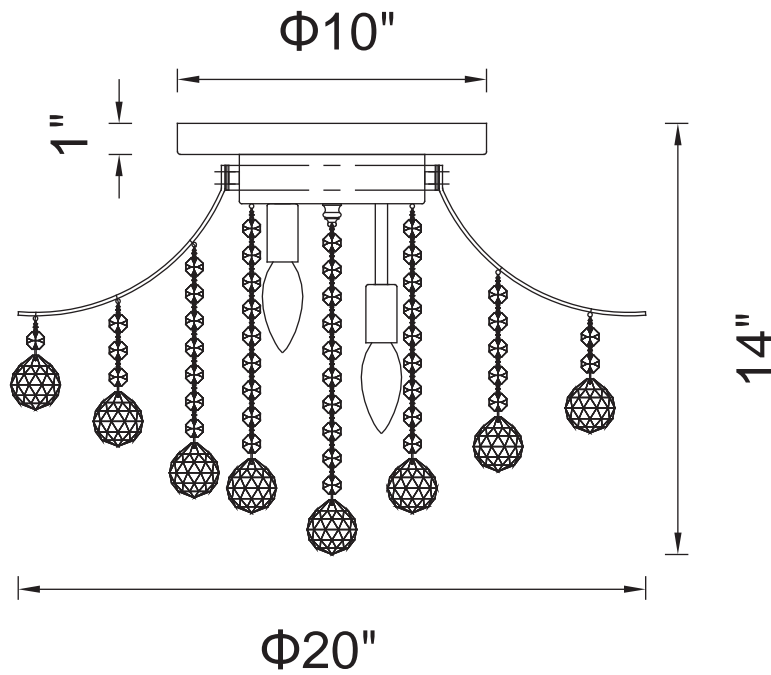

PROJECT: _____

FIXTURE TYPE: _____

LOCATION: _____

CONTACT/PHONE: _____

Item	8012C20G
Collection	PRINCESS
Finish	Gold
Glass	-----
Crystal	Clear
Input	120V AC,60HZ,AC

Shade	-----
Length/Dia.	20"
Width/Ext.	-----
Height	14"
Maximum	-----
Lumens	-----

Light Source	E12
Bulb Info.	8x60W
Included	-----
Dimmable	Yes
Color	-----
Weight	