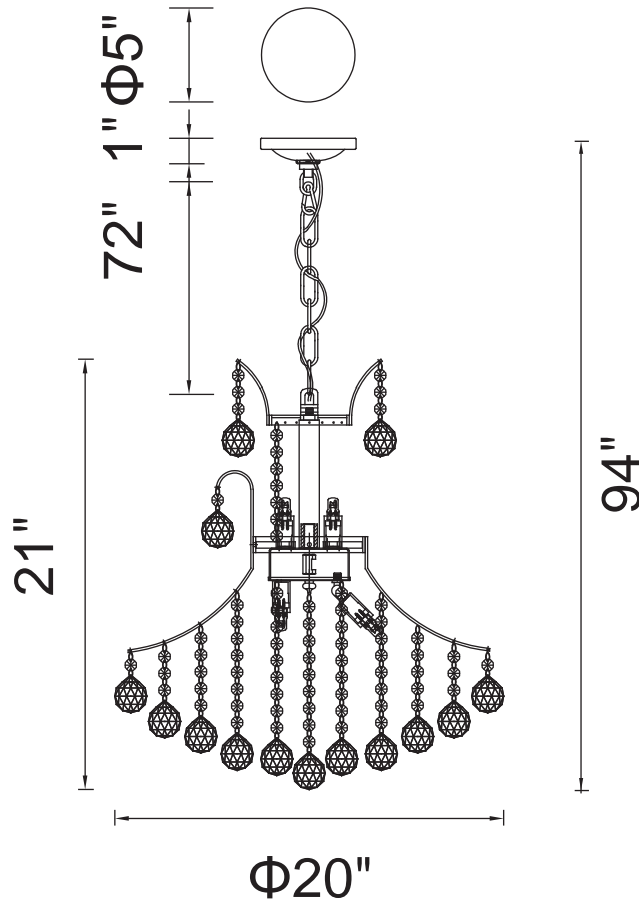

CWI LIGHTING

BRIGHTER LIVING. SIMPLIFIED.

PROJECT: _____

FIXTURE TYPE: _____

LOCATION: _____

CONTACT/PHONE: _____

Item	8012P20C
Collection	PRINCESS
Finish	Chrome
Glass	-----
Crystal	Clear
Input	120V AC,60HZ,AC

Shade	-----
Length/Dia.	20"
Width/Ext.	-----
Height	21"
Maximum	94"
Lumens	-----

Light Source	E12
Bulb Info.	8x60W
Included	-----
Dimmable	No
Color	-----
Weight	