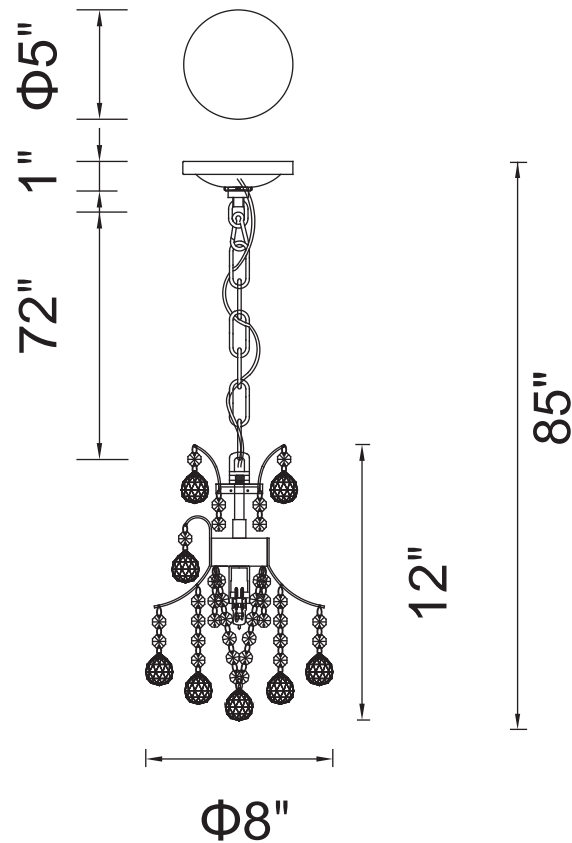

PROJECT: _____

FIXTURE TYPE: _____

LOCATION: _____

CONTACT/PHONE: _____

Item	8012P8C
Collection	PRINCESS
Finish	Chrome
Glass	-----
Crystal	Clear
Input	120V AC,60HZ,AC

Shade	-----
Length/Dia.	8"
Width/Ext.	-----
Height	12"
Maximum	85"
Lumens	-----

Light Source	G9
Bulb Info.	1x40W
Included	-----
Dimmable	Yes
Color	-----
Weight	