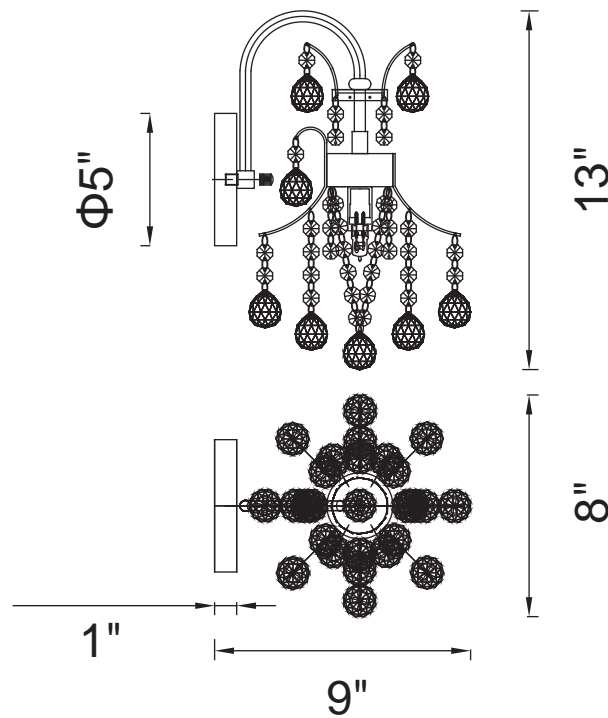

PROJECT: _____

FIXTURE TYPE: _____

LOCATION: _____

CONTACT/PHONE: _____

Item	8012W8C
Collection	PRINCESS
Finish	Chrome
Glass	-----
Crystal	Clear
Input	120V AC,60HZ,AC

Shade	-----
Length/Dia.	8"
Width/Ext.	9"
Height	8"
Maximum	-----
Lumens	-----

Light Source	G9
Bulb Info.	1x40W
Included	-----
Dimmable	Yes
Color	-----
Weight	