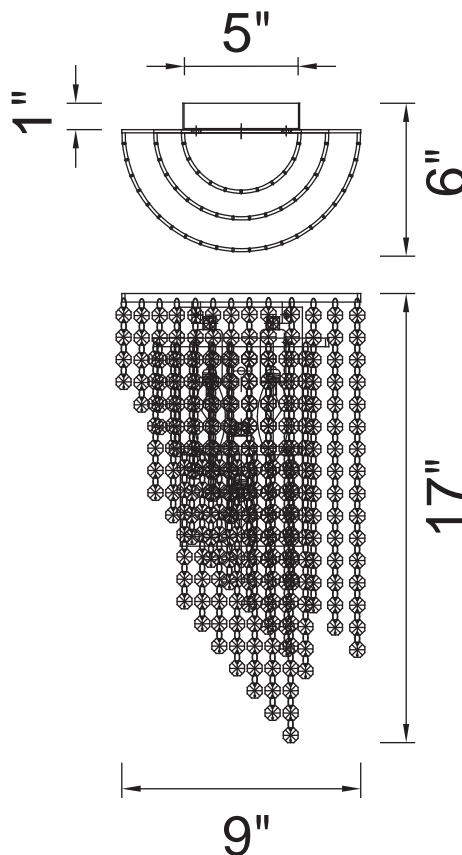

PROJECT: \_\_\_\_\_

FIXTURE TYPE: \_\_\_\_\_

LOCATION: \_\_\_\_\_

CONTACT/PHONE: \_\_\_\_\_

Item	8024W9C
Collection	PRISM
Finish	Chrome
Glass	-----
Crystal	Clear
Input	120V AC,60HZ,AC

Shade	-----
Length/Dia.	9"
Width/Ext.	6"
Height	17"
Maximum	-----
Lumens	-----

Light Source	E12
Bulb Info.	3x60W
Included	-----
Dimmable	Yes
Color	-----
Weight	