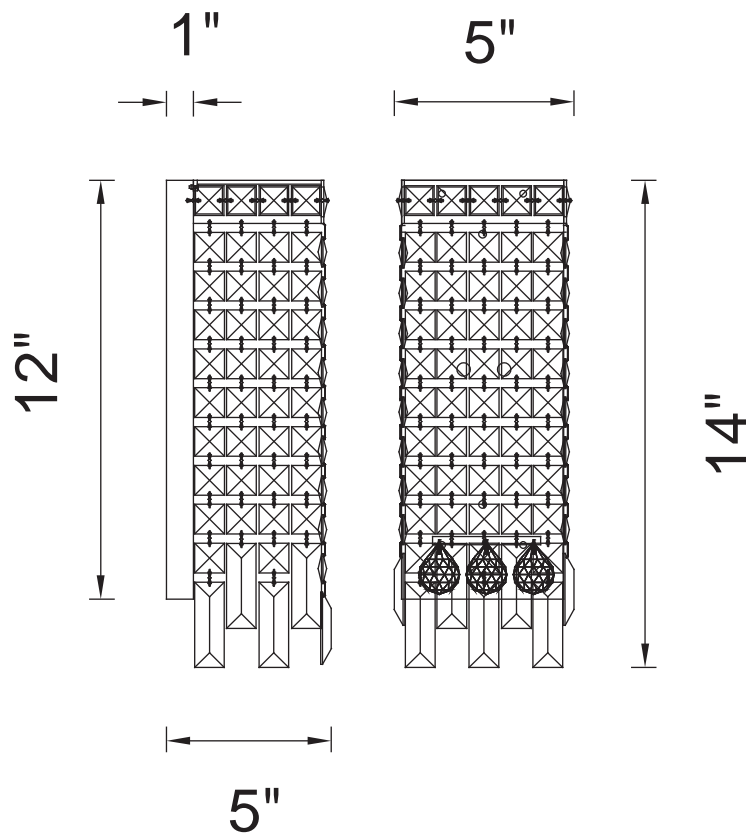

PROJECT: _____

FIXTURE TYPE: _____

LOCATION: _____

CONTACT/PHONE: _____

Item	8031W5C
Collection	COLOSSEUM
Finish	Chrome
Glass	-----
Crystal	Clear
Input	120V AC,60HZ,AC

Shade	-----
Length/Dia.	5"
Width/Ext.	5"
Height	14"
Maximum	-----
Lumens	-----

Light Source	E12
Bulb Info.	2x60W
Included	-----
Dimmable	Yes
Color	-----
Weight	