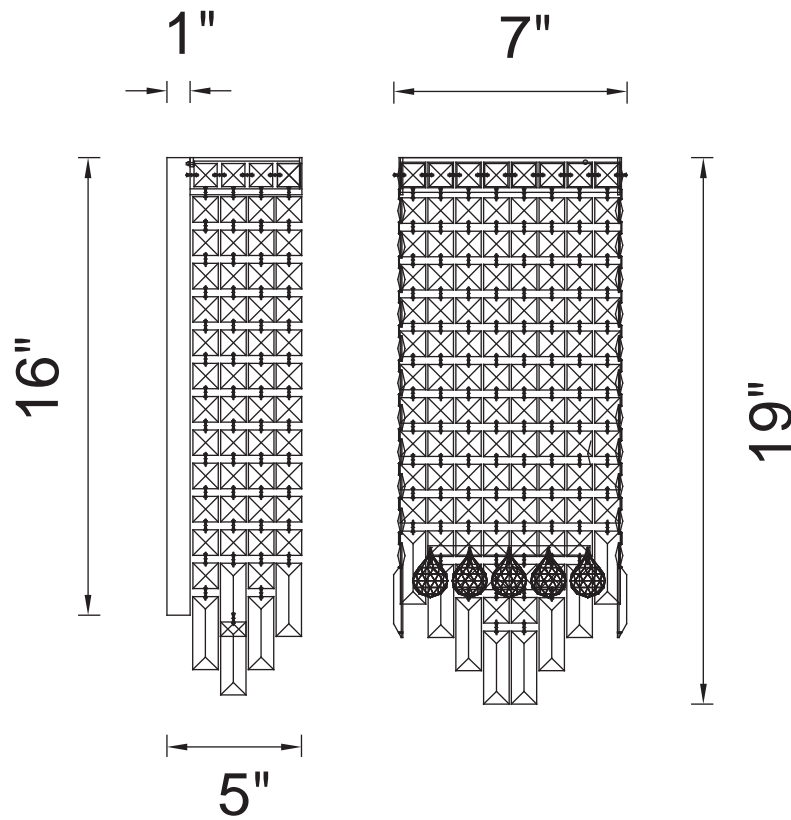

PROJECT: _____

FIXTURE TYPE: _____

LOCATION: _____

CONTACT/PHONE: _____

Item	8031W7C
Collection	COLOSSEUM
Finish	Chrome
Glass	-----
Crystal	Clear
Input	120V AC,60HZ,AC

Shade	-----
Length/Dia.	7"
Width/Ext.	5"
Height	19"
Maximum	-----
Lumens	-----

Light Source	E12
Bulb Info.	4x60W
Included	-----
Dimmable	Yes
Color	-----
Weight	