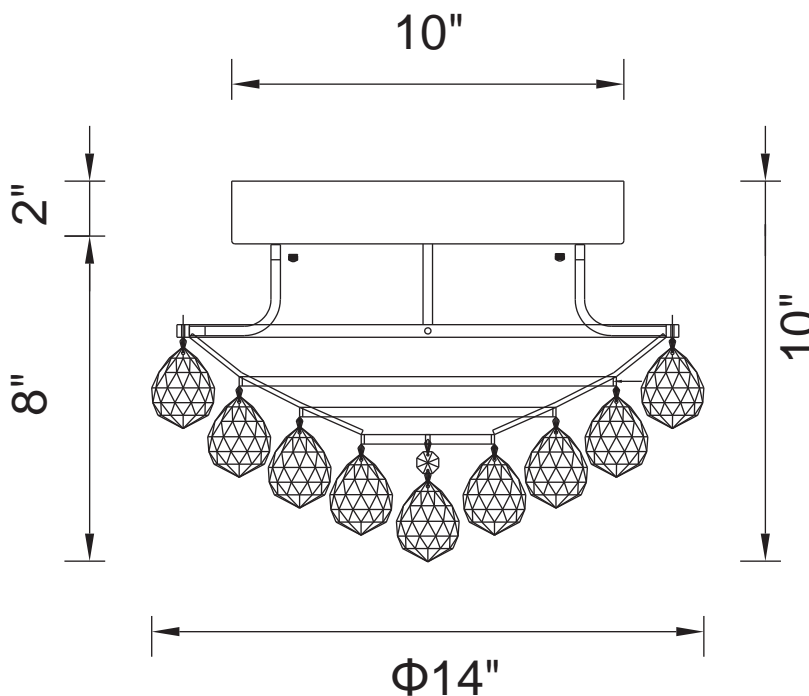

PROJECT: \_\_\_\_\_  
 FIXTURE TYPE: \_\_\_\_\_  
 LOCATION: \_\_\_\_\_  
 CONTACT/PHONE: \_\_\_\_\_

Item	8038C14C-R
Collection	QUEEN
Finish	Chrome
Glass	-----
Crystal	Clear
Input	120V AC,60HZ,AC

Shade	-----
Length/Dia.	14"
Width/Ext.	-----
Height	10"
Maximum	-----
Lumens	-----

Light Source	E12
Bulb Info.	4x60W
Included	-----
Dimmable	Yes
Color	-----
Weight	