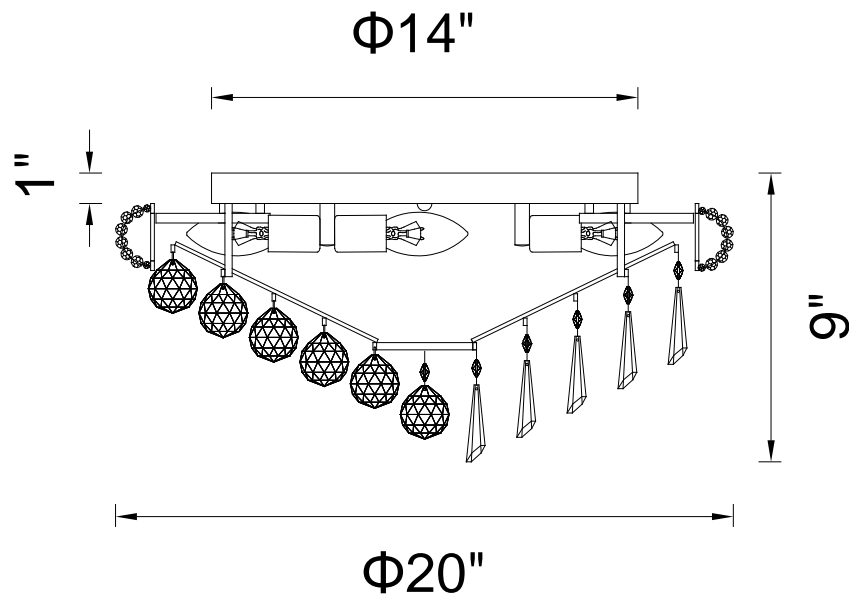

PROJECT: _____

FIXTURE TYPE: _____

LOCATION: _____

CONTACT/PHONE: _____

Item	8040C20C
Collection	KINGDOM
Finish	Chrome
Glass	-----
Crystal	Clear
Input	120V AC,60HZ,AC

Shade	-----
Length/Dia.	20"
Width/Ext.	-----
Height	9"
Maximum	-----
Lumens	-----

Light Source	E12
Bulb Info.	7x60W
Included	-----
Dimmable	Yes
Color	-----
Weight	