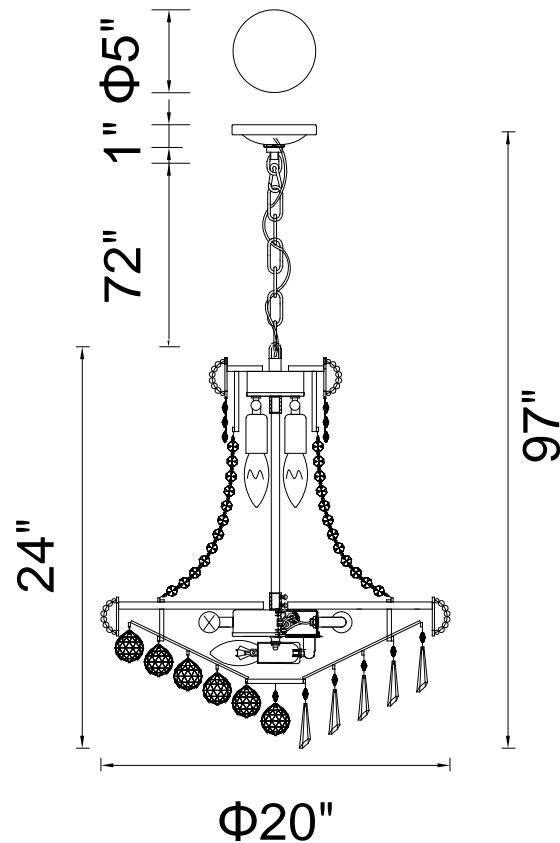

PROJECT: _____

FIXTURE TYPE: _____

LOCATION: _____

CONTACT/PHONE: _____

Item	8040P20C
Collection	KINGDOM
Finish	Chrome
Glass	-----
Crystal	Clear
Input	120V AC,60HZ,AC

Shade	-----
Length/Dia.	20"
Width/Ext.	-----
Height	24"
Maximum	97"
Lumens	-----

Light Source	E12
Bulb Info.	9x60W
Included	-----
Dimmable	Yes
Color	-----
Weight	