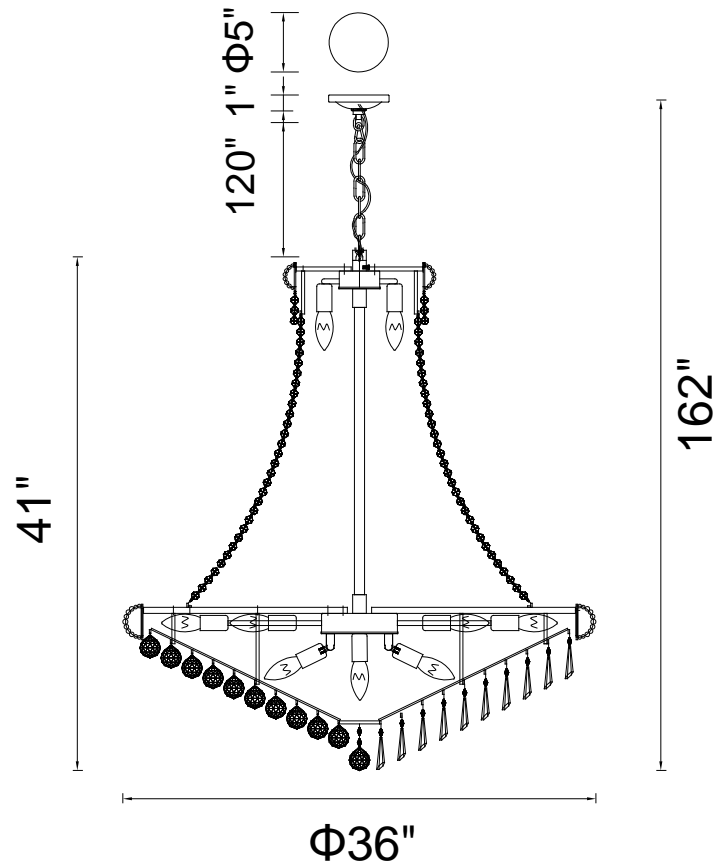

PROJECT: _____

FIXTURE TYPE: _____

LOCATION: _____

CONTACT/PHONE: _____

Item	8040P36C
Collection	KINGDOM
Finish	Chrome
Glass	-----
Crystal	Clear
Input	120V AC,60HZ,AC

Shade	-----
Length/Dia.	36"
Width/Ext.	-----
Height	41"
Maximum	162"
Lumens	-----

Light Source	E12
Bulb Info.	20x60W
Included	-----
Dimmable	Yes
Color	-----
Weight	