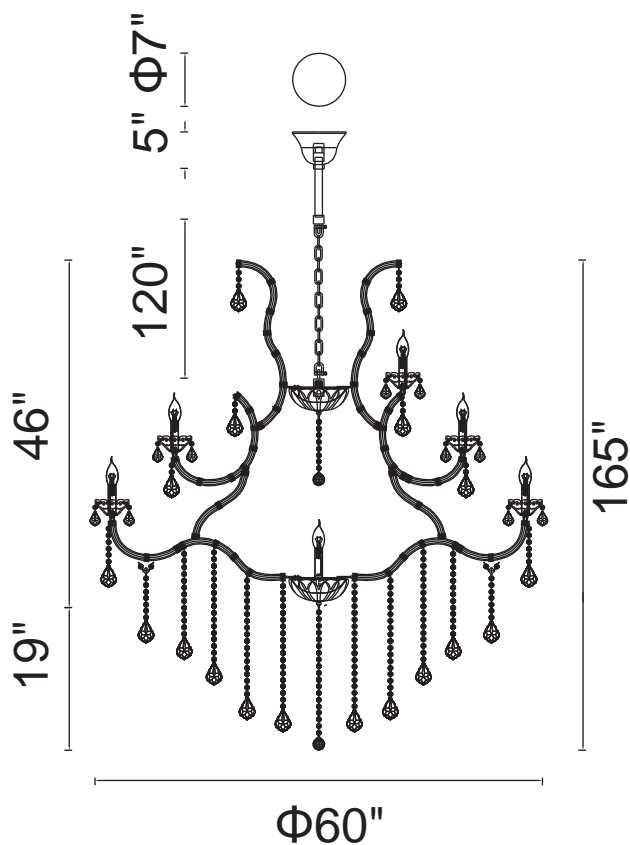

PROJECT: _____

FIXTURE TYPE: _____

LOCATION: _____

CONTACT/PHONE: _____

Item	8318P60C-49-A
Collection	MARIA THERESA
Finish	Chrome
Glass	-----
Crystal	Clear
Input	120V AC,60HZ,AC

Shade	-----
Length/Dia.	60"
Width/Ext.	-----
Height	65"
Maximum	165"
Lumens	-----

Light Source	E12
Bulb Info.	49x60W
Included	-----
Dimmable	Yes
Color	-----
Weight	