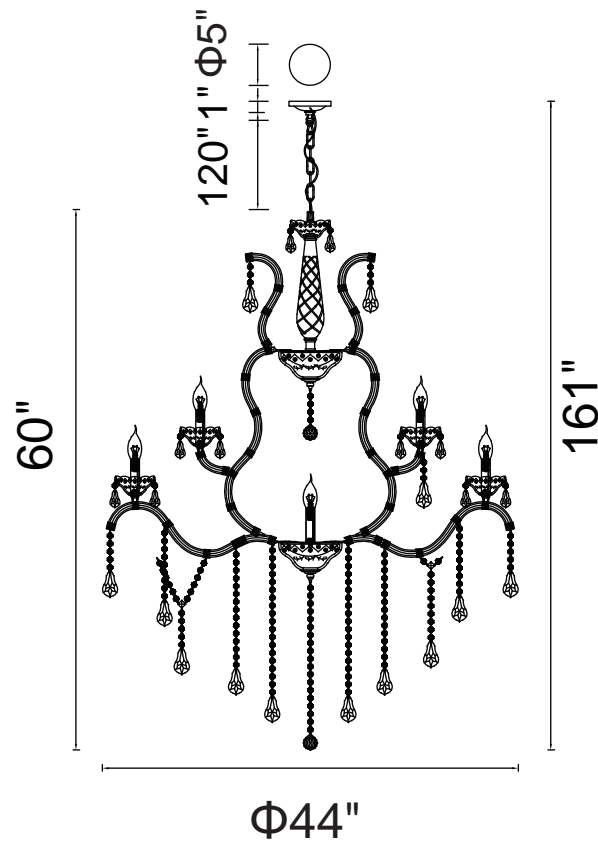

PROJECT: _____

FIXTURE TYPE: _____

LOCATION: _____

CONTACT/PHONE: _____

Item	8398P44C-19
Collection	ABBY
Finish	Chrome
Glass	-----
Crystal	Clear
Input	120V AC,60HZ,AC

Shade	-----
Length/Dia.	44"
Width/Ext.	-----
Height	60"
Maximum	161"
Lumens	-----

Light Source	E12
Bulb Info.	19x60W
Included	-----
Dimmable	Yes
Color	-----
Weight	