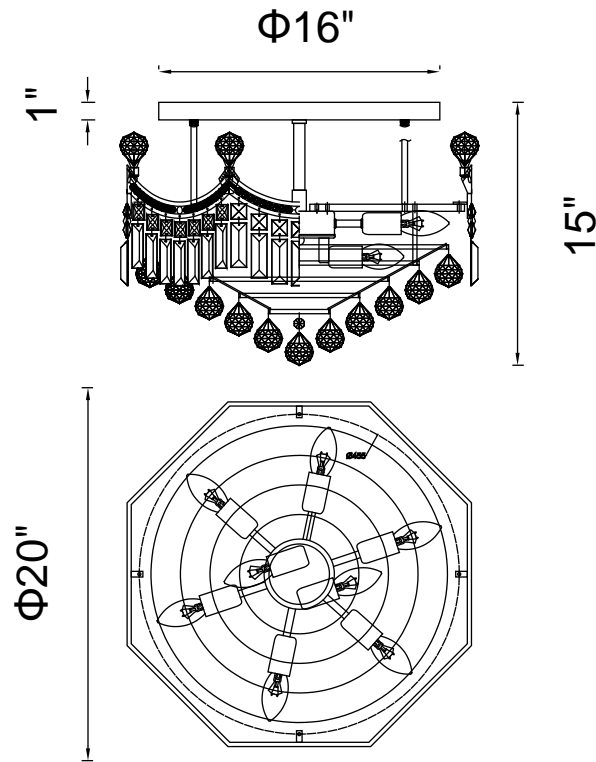

PROJECT: \_\_\_\_\_

FIXTURE TYPE: \_\_\_\_\_

LOCATION: \_\_\_\_\_

CONTACT/PHONE: \_\_\_\_\_

Item	8421C20C
Collection	AMANDA
Finish	Chrome
Glass	-----
Crystal	Clear
Input	120V AC,60HZ,AC

Shade	-----
Length/Dia.	20"
Width/Ext.	-----
Height	15"
Maximum	-----
Lumens	-----

Light Source	E12
Bulb Info.	8x60W
Included	-----
Dimmable	Yes
Color	-----
Weight	