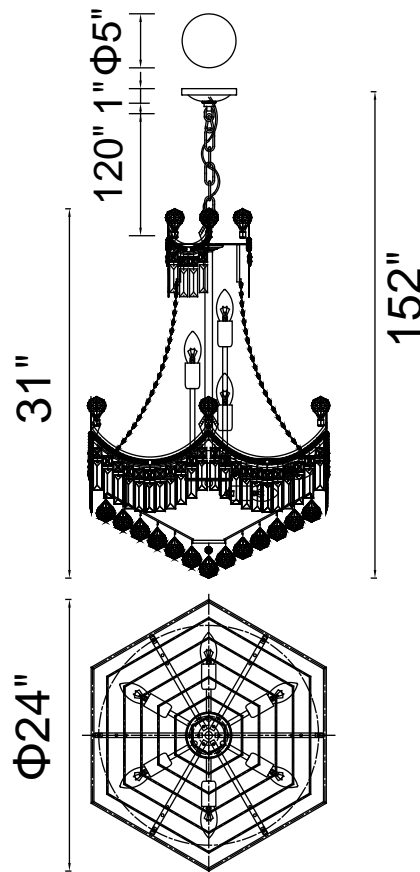

PROJECT: _____

FIXTURE TYPE: _____

LOCATION: _____

CONTACT/PHONE: _____

Item	8421P24C
Collection	AMANDA
Finish	Chrome
Glass	-----
Crystal	Clear
Input	120V AC,60HZ,AC

Shade	-----
Length/Dia.	24"
Width/Ext.	24"
Height	31"
Maximum	152"
Lumens	-----

Light Source	E12
Bulb Info.	11x60W
Included	-----
Dimmable	Yes
Color	-----
Weight	