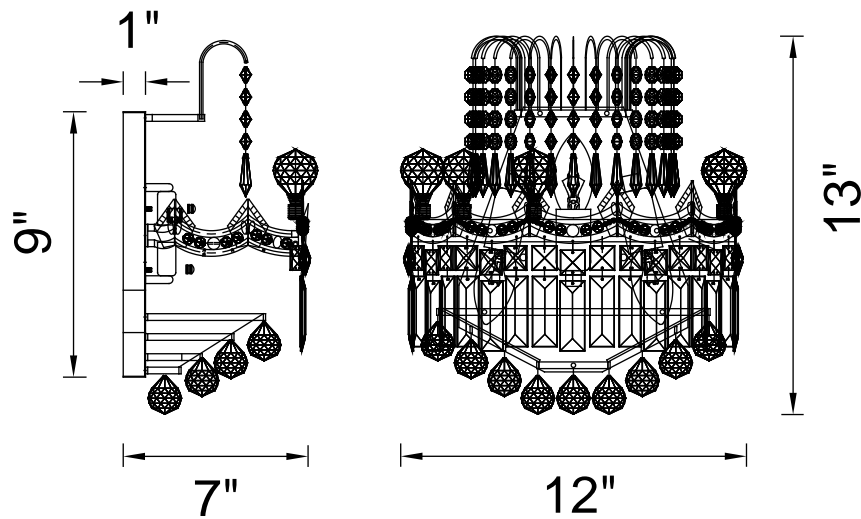

PROJECT: _____

FIXTURE TYPE: _____

LOCATION: _____

CONTACT/PHONE: _____

Item	8421W12C
Collection	AMANDA
Finish	Chrome
Glass	-----
Crystal	Clear
Input	120V AC,60HZ,AC

Shade	-----
Length/Dia.	12"
Width/Ext.	7"
Height	13"
Maximum	-----
Lumens	-----

Light Source	E12
Bulb Info.	3x60W
Included	-----
Dimmable	Yes
Color	-----
Weight	