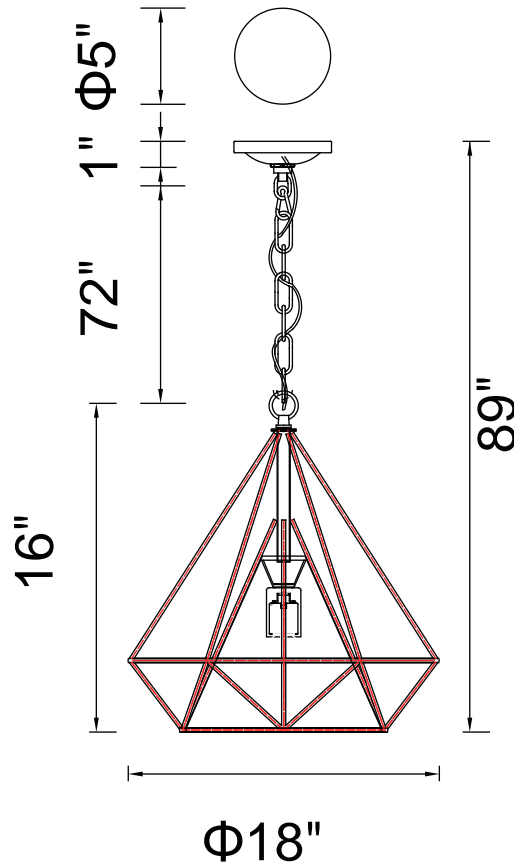

PROJECT: \_\_\_\_\_

FIXTURE TYPE: \_\_\_\_\_

LOCATION: \_\_\_\_\_

CONTACT/PHONE: \_\_\_\_\_

Item	9600P18-1-101
Collection	DIAMOND
Finish	Black
Glass	-----
Crystal	-----
Input	120V AC,60HZ,AC

Shade	-----
Length/Dia.	18"
Width/Ext.	-----
Height	16"
Maximum	89"
Lumens	-----

Light Source	E26
Bulb Info.	1x60W
Included	-----
Dimmable	Yes
Color	-----
Weight	