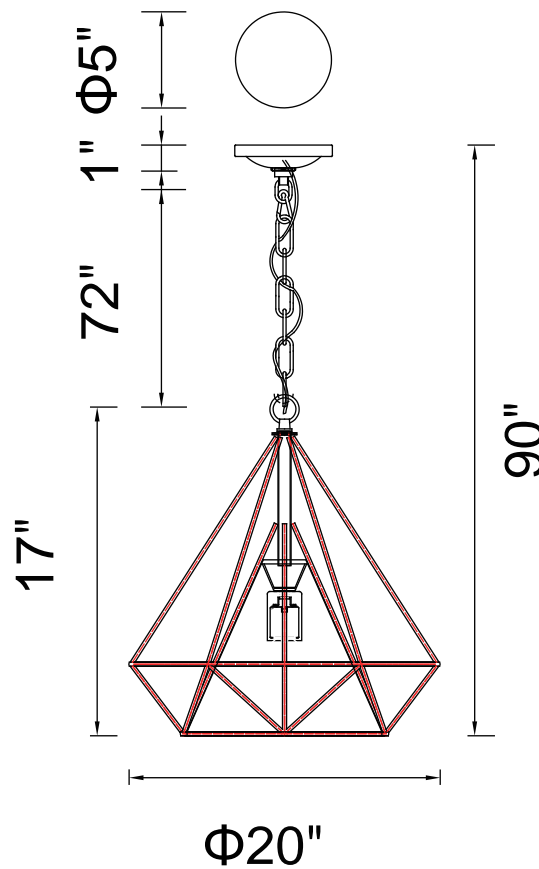

PROJECT: \_\_\_\_\_

FIXTURE TYPE: \_\_\_\_\_

LOCATION: \_\_\_\_\_

CONTACT/PHONE: \_\_\_\_\_

Item	9600P20-1-101
Collection	DIAMOND
Finish	Black
Glass	-----
Crystal	-----
Input	120V AC,60HZ,AC

Shade	-----
Length/Dia.	20"
Width/Ext.	-----
Height	17"
Maximum	90"
Lumens	-----

Light Source	E26
Bulb Info.	1x60W
Included	-----
Dimmable	Yes
Color	-----
Weight	