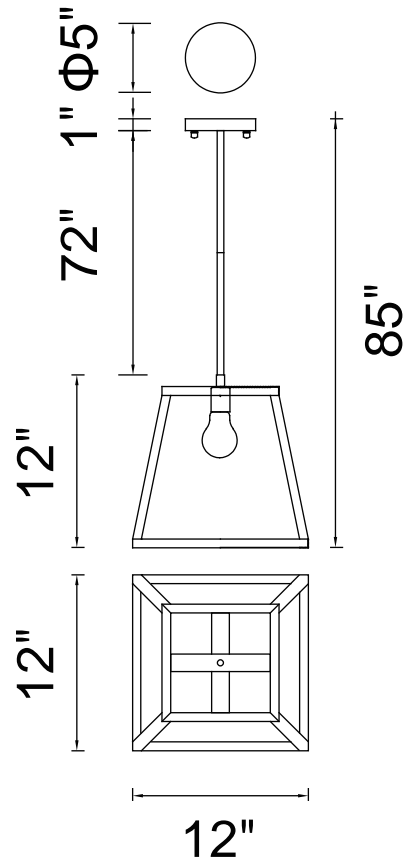

PROJECT: \_\_\_\_\_

FIXTURE TYPE: \_\_\_\_\_

LOCATION: \_\_\_\_\_

CONTACT/PHONE: \_\_\_\_\_

Item	9601P12-1-101
Collection	ALYSON
Finish	Black
Glass	Clear
Crystal	-----
Input	120V AC,60HZ,AC

Shade	-----
Length/Dia.	12"
Width/Ext.	12"
Height	12"
Maximum	85"
Lumens	-----

Light Source	E26
Bulb Info.	1x60W
Included	-----
Dimmable	Yes
Color	-----
Weight	