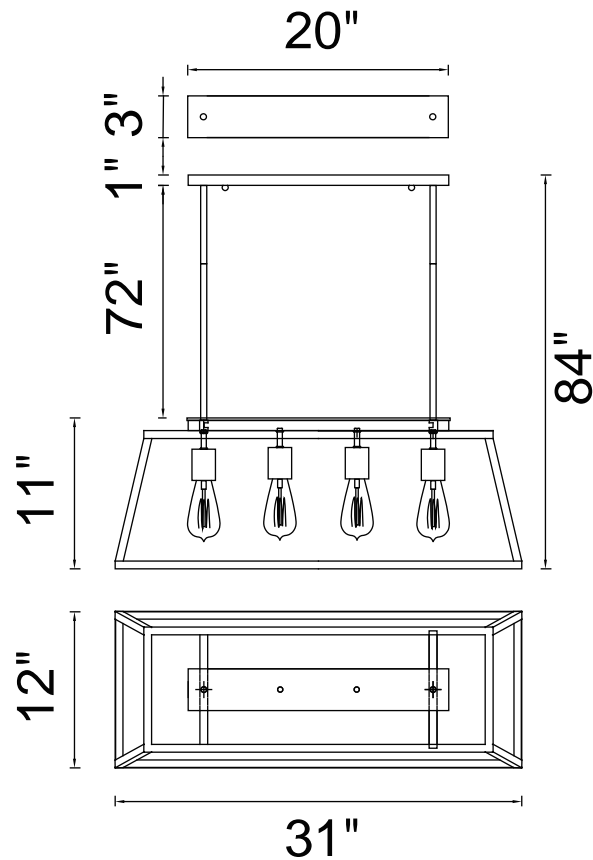

PROJECT: _____
 FIXTURE TYPE: _____
 LOCATION: _____
 CONTACT/PHONE: _____

Item	9601P31-4-101
Collection	ALYSON
Finish	Black
Glass	Clear
Crystal	-----
Input	120V AC,60HZ,AC

Shade	-----
Length/Dia.	31"
Width/Ext.	12"
Height	11"
Maximum	84"
Lumens	-----

Light Source	E26
Bulb Info.	4x60W
Included	-----
Dimmable	Yes
Color	-----
Weight	