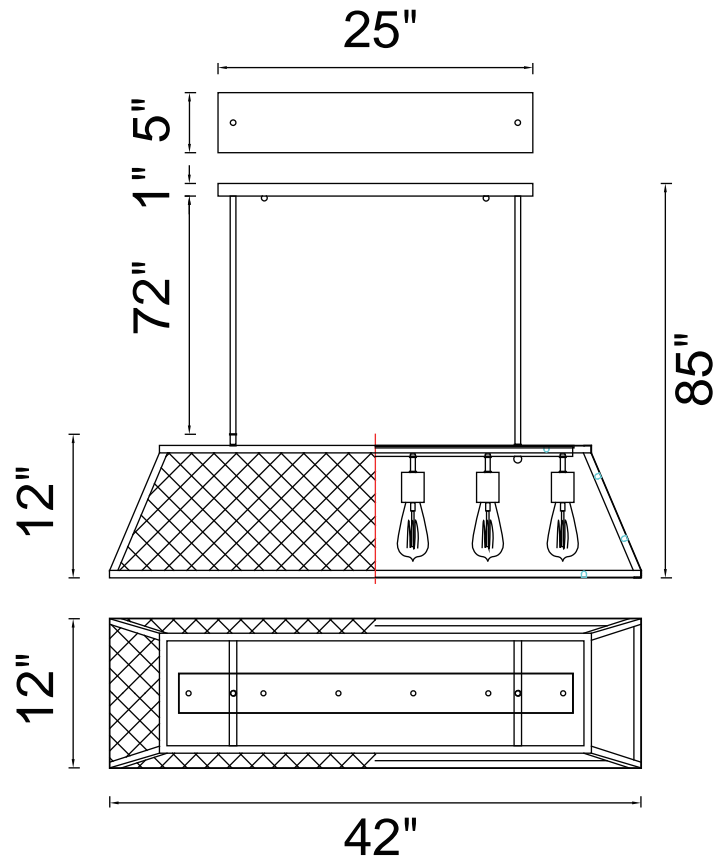

PROJECT: \_\_\_\_\_  
 FIXTURE TYPE: \_\_\_\_\_  
 LOCATION: \_\_\_\_\_  
 CONTACT/PHONE: \_\_\_\_\_

Item	9601P42-6-101-A
Collection	MACLEAY
Finish	Black
Glass	Clear
Crystal	-----
Input	120V AC,60HZ,AC

Shade	-----
Length/Dia.	42"
Width/Ext.	12"
Height	12"
Maximum	85"
Lumens	-----

Light Source	E26
Bulb Info.	6x60W
Included	-----
Dimmable	Yes
Color	-----
Weight	