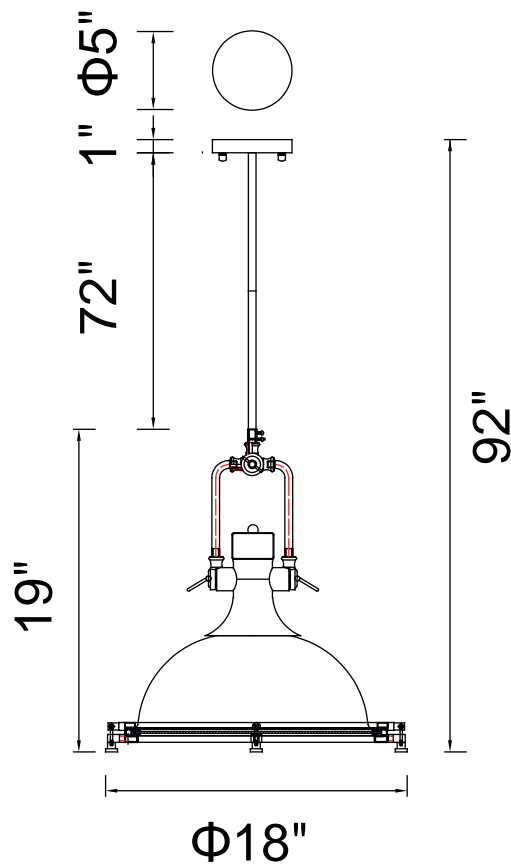

PROJECT: \_\_\_\_\_

FIXTURE TYPE: \_\_\_\_\_

LOCATION: \_\_\_\_\_

CONTACT/PHONE: \_\_\_\_\_

Item	9602P17-1-601
Collection	SHOW
Finish	Chrome
Glass	-----
Crystal	-----
Input	120V AC,60HZ,AC

Shade	-----
Length/Dia.	17"
Width/Ext.	-----
Height	21"
Maximum	92"
Lumens	-----

Light Source	E26
Bulb Info.	1x60W
Included	-----
Dimmable	Yes
Color	-----
Weight	