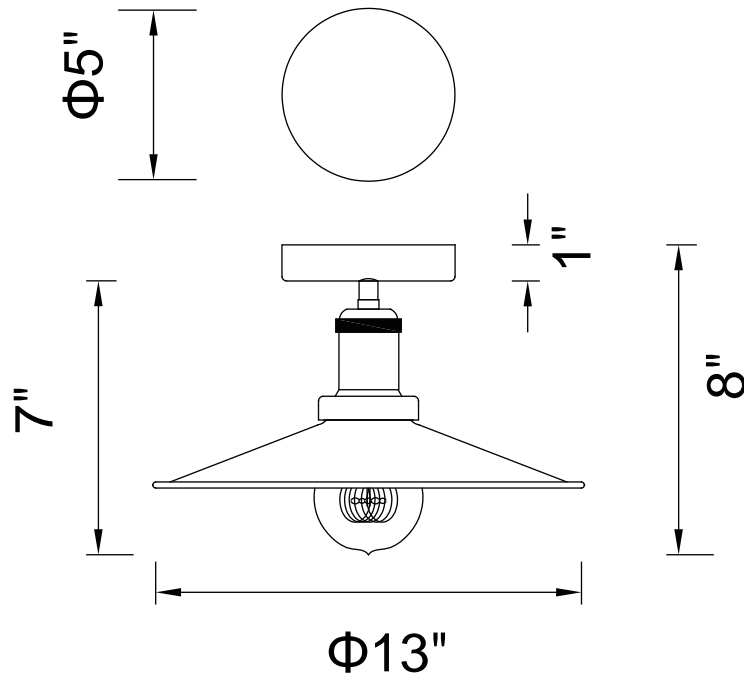

PROJECT: _____

FIXTURE TYPE: _____

LOCATION: _____

CONTACT/PHONE: _____

Item	9605C13-1-101
Collection	BRAVE
Finish	Black
Glass	-----
Crystal	-----
Input	120V AC,60HZ,AC

Shade	-----
Length/Dia.	13"
Width/Ext.	-----
Height	7"
Maximum	8"
Lumens	-----

Light Source	E26
Bulb Info.	1x60W
Included	-----
Dimmable	Yes
Color	-----
Weight	