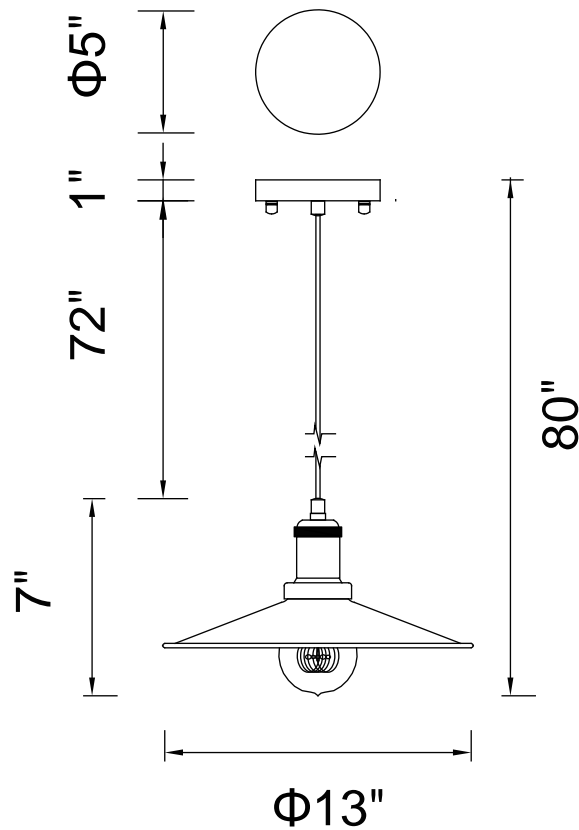

PROJECT: _____

FIXTURE TYPE: _____

LOCATION: _____

CONTACT/PHONE: _____

Item	9605P13-1-101
Collection	BRAVE
Finish	Black
Glass	-----
Crystal	-----
Input	120V AC,60HZ,AC

Shade	-----
Length/Dia.	13"
Width/Ext.	-----
Height	7"
Maximum	80"
Lumens	-----

Light Source	E26
Bulb Info.	1x60W
Included	-----
Dimmable	Yes
Color	-----
Weight	