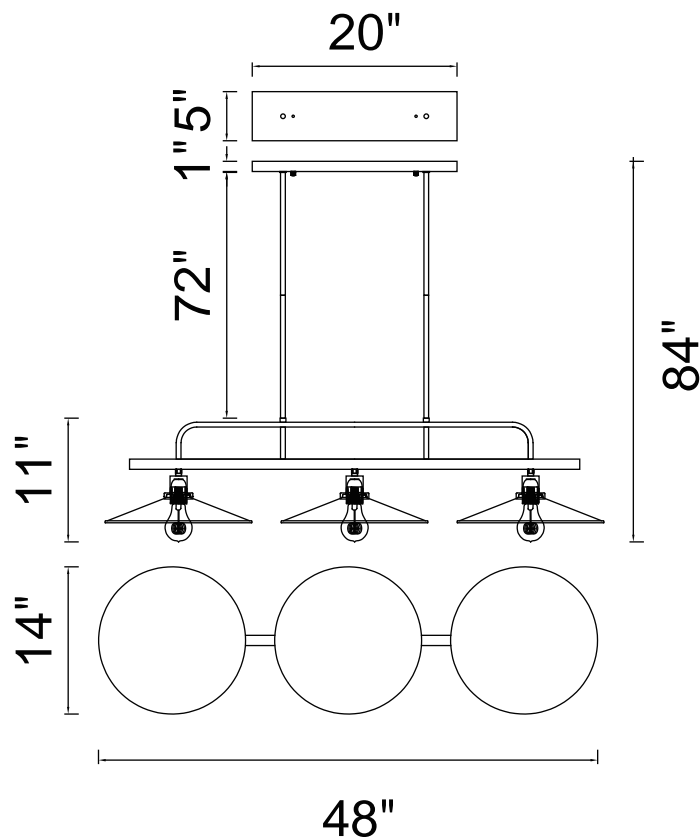

PROJECT: \_\_\_\_\_

FIXTURE TYPE: \_\_\_\_\_

LOCATION: \_\_\_\_\_

CONTACT/PHONE: \_\_\_\_\_

Item	9605P46-3-101
Collection	BRAVE
Finish	Black
Glass	-----
Crystal	-----
Input	120V AC,60HZ,AC

Shade	-----
Length/Dia.	48"
Width/Ext.	14"
Height	11"
Maximum	84"
Lumens	-----

Light Source	E26
Bulb Info.	3x60W
Included	-----
Dimmable	Yes
Color	-----
Weight	