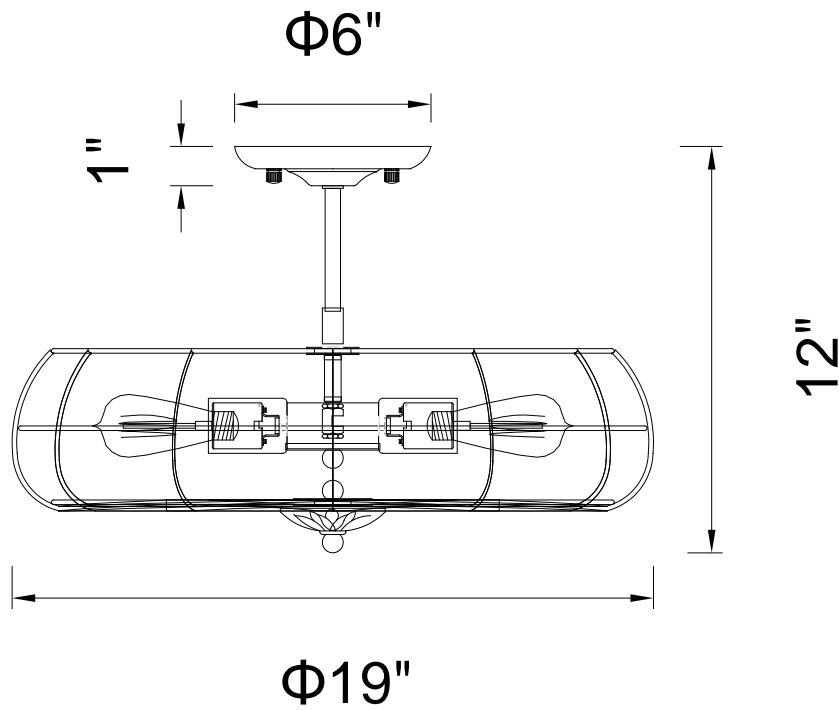

PROJECT: \_\_\_\_\_  
 FIXTURE TYPE: \_\_\_\_\_  
 LOCATION: \_\_\_\_\_  
 CONTACT/PHONE: \_\_\_\_\_

Item	9606C19-5-128
Collection	PAMELA
Finish	Antique Copper
Glass	-----
Crystal	-----
Input	120V AC,60HZ,AC

Shade	-----
Length/Dia.	19"
Width/Ext.	-----
Height	12"
Maximum	12"
Lumens	-----

Light Source	E26
Bulb Info.	5x60W
Included	-----
Dimmable	Yes
Color	-----
Weight	