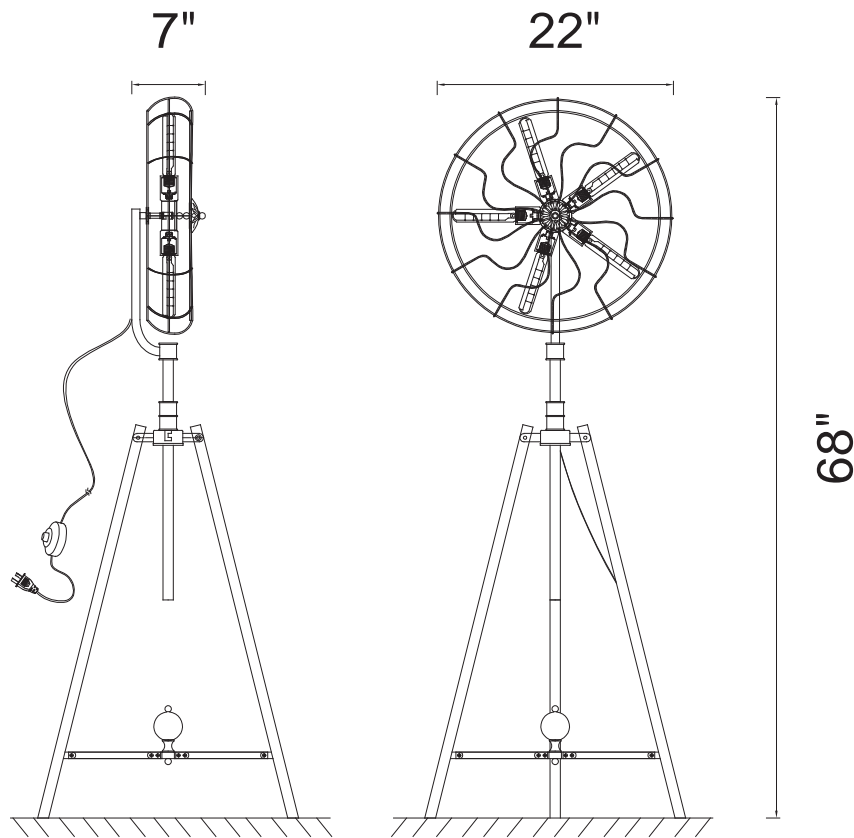

PROJECT: \_\_\_\_\_

FIXTURE TYPE: \_\_\_\_\_

LOCATION: \_\_\_\_\_

CONTACT/PHONE: \_\_\_\_\_

Item	9606F20-5-130
Collection	PAMELA
Finish	RUST
Glass	-----
Crystal	-----
Input	120V AC,60HZ,AC

Shade	-----
Length/Dia.	22"
Width/Ext.	7"
Height	68"
Maximum	-----
Lumens	-----

Light Source	E26
Bulb Info.	5x60W
Included	-----
Dimmable	Yes
Color	-----
Weight	