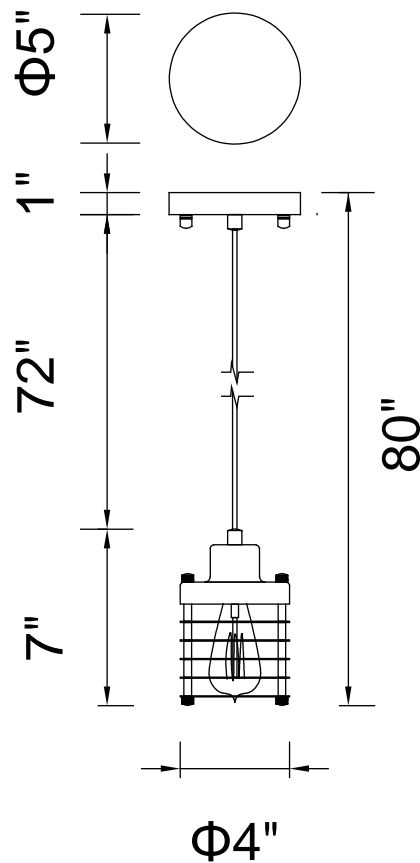

PROJECT: _____

FIXTURE TYPE: _____

LOCATION: _____

CONTACT/PHONE: _____

Item	9607P4-1-101
Collection	BRAY
Finish	Black
Glass	-----
Crystal	-----
Input	120V AC,60HZ,AC

Shade	-----
Length/Dia.	6"
Width/Ext.	-----
Height	7"
Maximum	80"
Lumens	-----

Light Source	E26
Bulb Info.	1x60W
Included	-----
Dimmable	Yes
Color	-----
Weight	