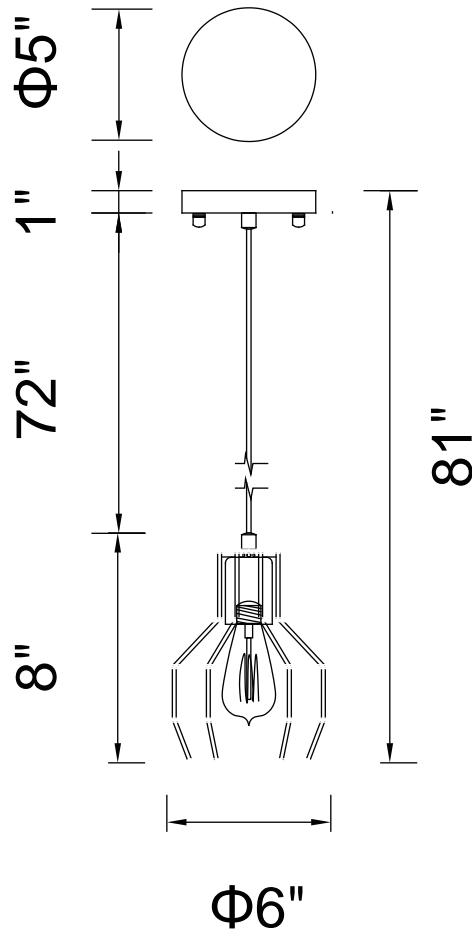

CWI LIGHTING

BRIGHTER LIVING. SIMPLIFIED.

PROJECT: _____

FIXTURE TYPE: _____

LOCATION: _____

CONTACT/PHONE: _____

Item	9608P6-1-126
Collection	SECURE
Finish	Chocolate
Glass	-----
Crystal	-----
Input	120V AC,60HZ,AC

Shade	-----
Length/Dia.	6"
Width/Ext.	-----
Height	8"
Maximum	81"
Lumens	-----

Light Source	E26
Bulb Info.	1x60W
Included	-----
Dimmable	No
Color	-----
Weight	