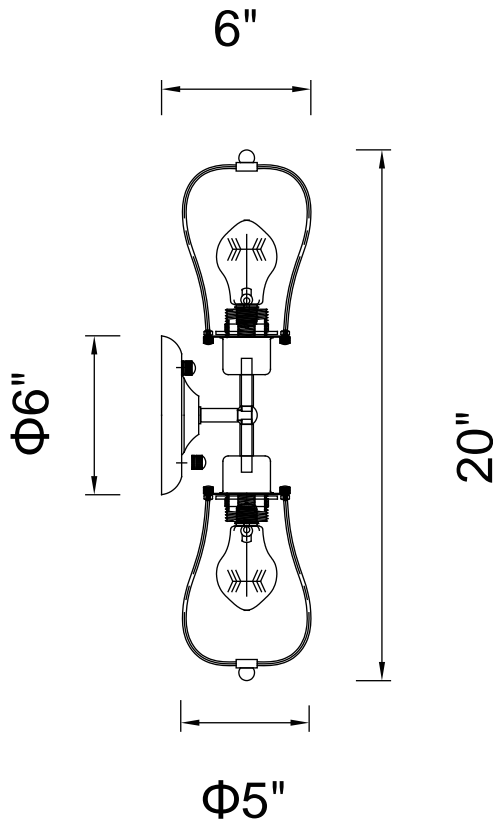

PROJECT: _____

FIXTURE TYPE: _____

LOCATION: _____

CONTACT/PHONE: _____

Item	9610W6-2-101
Collection	BENJI
Finish	Black
Glass	-----
Crystal	-----
Input	120V AC,60HZ,AC

Shade	-----
Length/Dia.	6"
Width/Ext.	5"
Height	20"
Maximum	-----
Lumens	-----

Light Source	E26
Bulb Info.	2x60W
Included	-----
Dimmable	Yes
Color	-----
Weight	