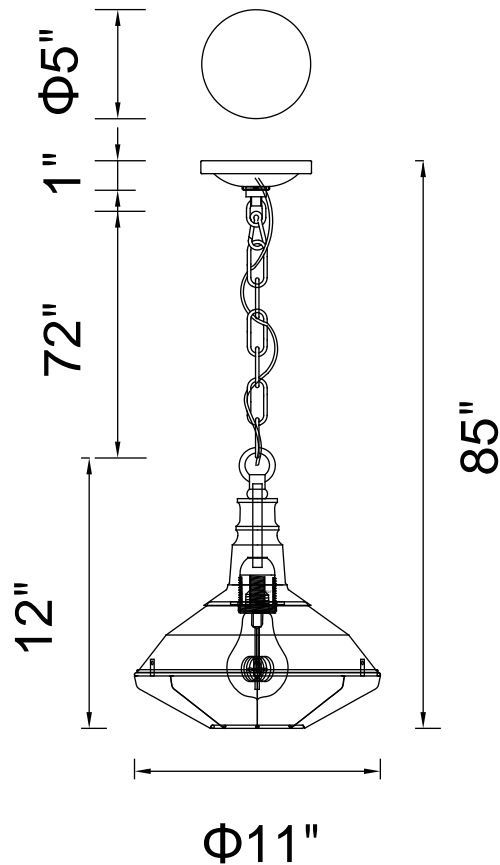

PROJECT: \_\_\_\_\_

FIXTURE TYPE: \_\_\_\_\_

LOCATION: \_\_\_\_\_

CONTACT/PHONE: \_\_\_\_\_

Item	9611P11-1-126
Collection	MORGAN
Finish	Chocolate
Glass	-----
Crystal	-----
Input	120V AC,60HZ,AC

Shade	-----
Length/Dia.	11"
Width/Ext.	-----
Height	12"
Maximum	85"
Lumens	-----

Light Source	E26
Bulb Info.	1x60W
Included	-----
Dimmable	Yes
Color	-----
Weight	