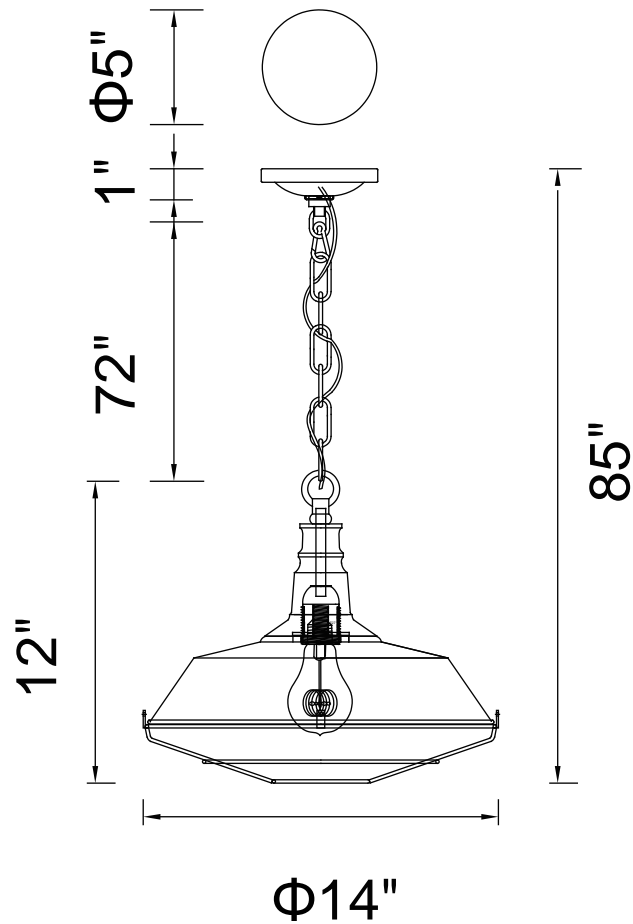

CWI LIGHTING

BRIGHTER LIVING. SIMPLIFIED.

PROJECT: _____

FIXTURE TYPE: _____

LOCATION: _____

CONTACT/PHONE: _____

Item	9611P14-1-126
Collection	MORGAN
Finish	Chocolate
Glass	-----
Crystal	-----
Input	120V AC,60HZ,AC

Shade	-----
Length/Dia.	14"
Width/Ext.	-----
Height	12"
Maximum	85"
Lumens	-----

Light Source	E26
Bulb Info.	1x60W
Included	-----
Dimmable	No
Color	-----
Weight	