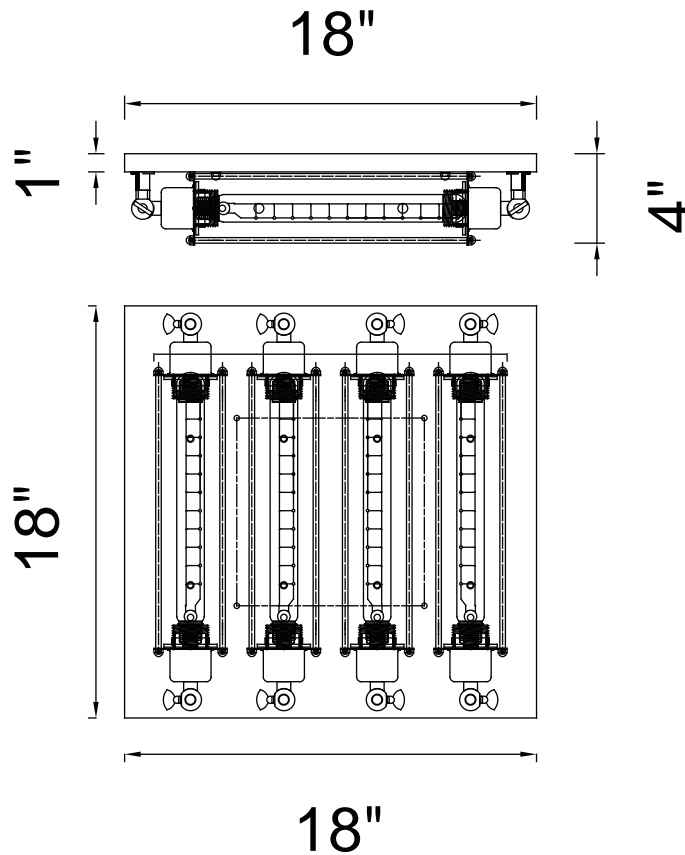

PROJECT: _____
 FIXTURE TYPE: _____
 LOCATION: _____
 CONTACT/PHONE: _____

Item	9613C18-4-126
Collection	PAMELA
Finish	Chocolate
Glass	-----
Crystal	-----
Input	120V AC,60HZ,AC

Shade	-----
Length/Dia.	18"
Width/Ext.	18"
Height	4"
Maximum	-----
Lumens	-----

Light Source	E26
Bulb Info.	4x60W
Included	-----
Dimmable	Yes
Color	-----
Weight	