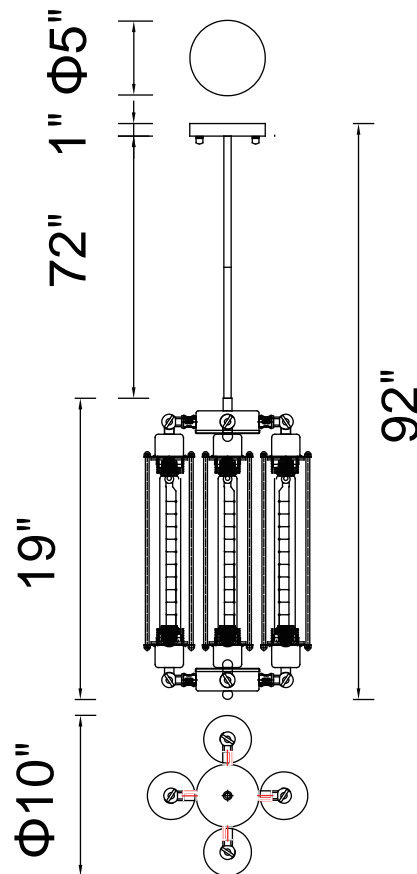

PROJECT: _____

FIXTURE TYPE: _____

LOCATION: _____

CONTACT/PHONE: _____

Item	9613P10-4-126
Collection	PAMELA
Finish	Chocolate
Glass	-----
Crystal	-----
Input	120V AC,60HZ,AC

Shade	-----
Length/Dia.	10"
Width/Ext.	-----
Height	19"
Maximum	92"
Lumens	-----

Light Source	E26
Bulb Info.	4x60W
Included	-----
Dimmable	Yes
Color	-----
Weight	