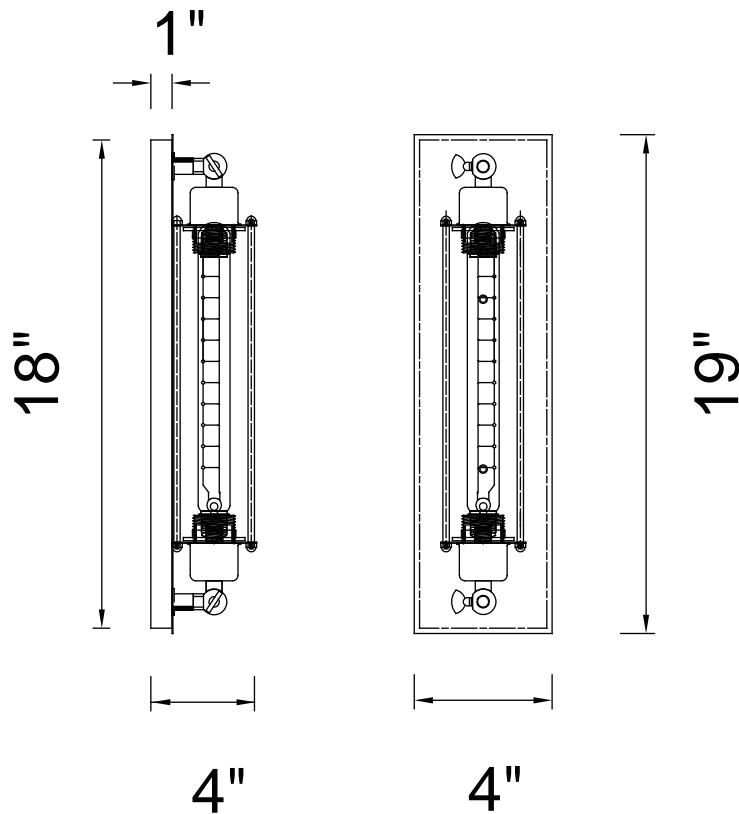

PROJECT: _____

FIXTURE TYPE: _____

LOCATION: _____

CONTACT/PHONE: _____

Item	9613W4-1-126
Collection	PAMELA
Finish	Chocolate
Glass	-----
Crystal	-----
Input	120V AC,60HZ,AC

Shade	-----
Length/Dia.	14"
Width/Ext.	14"
Height	19"
Maximum	-----
Lumens	-----

Light Source	E26
Bulb Info.	1x60W
Included	-----
Dimmable	Yes
Color	-----
Weight	