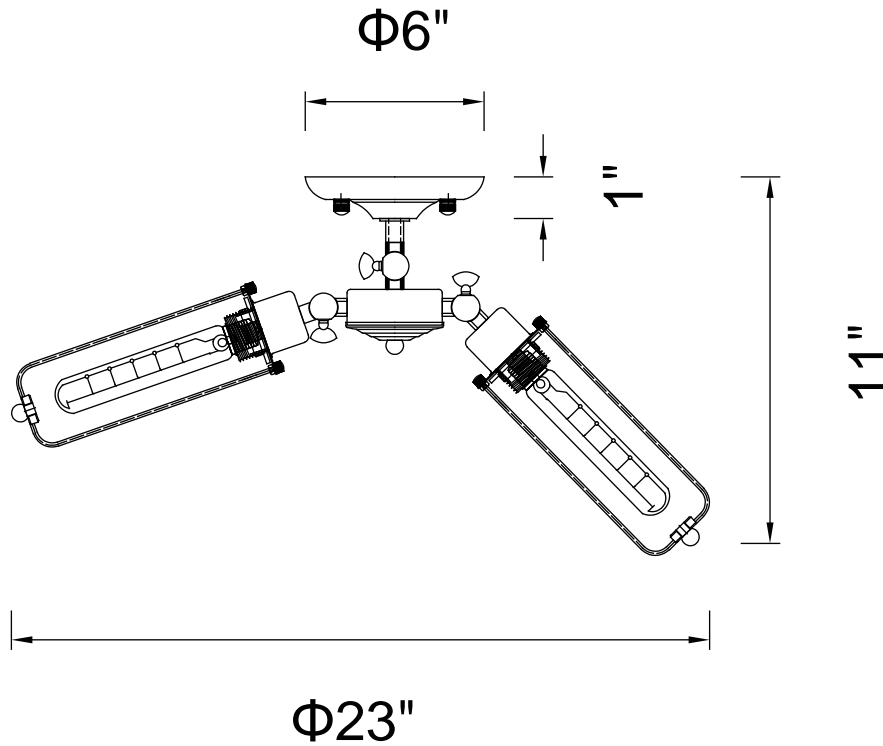

PROJECT: _____

FIXTURE TYPE: _____

LOCATION: _____

CONTACT/PHONE: _____

Item	9624C23-3-101
Collection	BENJI
Finish	Black
Glass	-----
Crystal	-----
Input	120V AC,60HZ,AC

Shade	-----
Length/Dia.	23"
Width/Ext.	-----
Height	11"
Maximum	-----
Lumens	-----

Light Source	E26
Bulb Info.	6x60W
Included	-----
Dimmable	Yes
Color	-----
Weight	