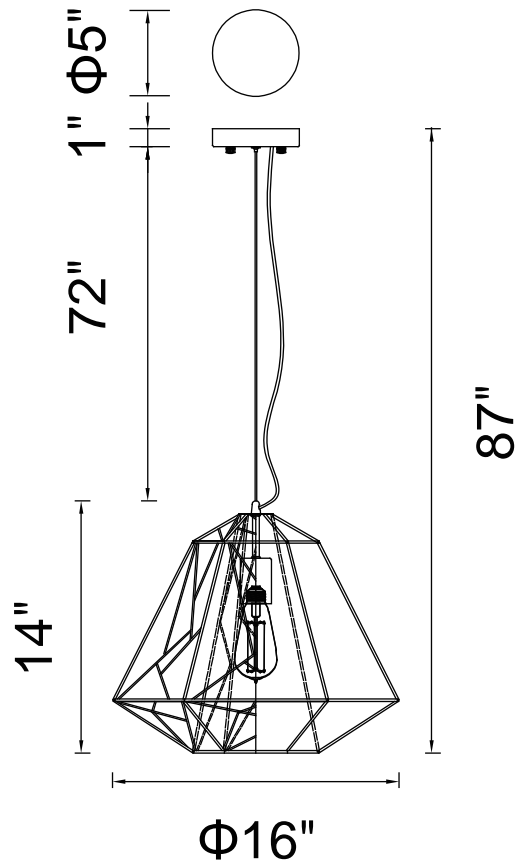

PROJECT: \_\_\_\_\_

FIXTURE TYPE: \_\_\_\_\_

LOCATION: \_\_\_\_\_

CONTACT/PHONE: \_\_\_\_\_

Item	9625P16-1-101
Collection	BAGHEERA
Finish	Black
Glass	-----
Crystal	-----
Input	120V AC,60HZ,AC

Shade	-----
Length/Dia.	16"
Width/Ext.	-----
Height	14"
Maximum	87"
Lumens	-----

Light Source	E26
Bulb Info.	1x60W
Included	-----
Dimmable	Yes
Color	-----
Weight	