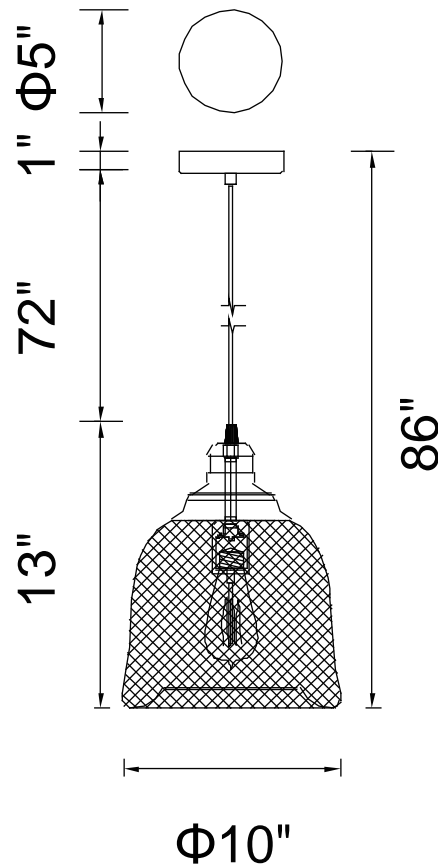

PROJECT: _____

FIXTURE TYPE: _____

LOCATION: _____

CONTACT/PHONE: _____

Item	9638P10-1-101
Collection	DREA
Finish	Black
Glass	-----
Crystal	-----
Input	120V AC,60HZ,AC

Shade	-----
Length/Dia.	10"
Width/Ext.	-----
Height	13"
Maximum	86"
Lumens	-----

Light Source	E26
Bulb Info.	1x60W
Included	-----
Dimmable	Yes
Color	-----
Weight	