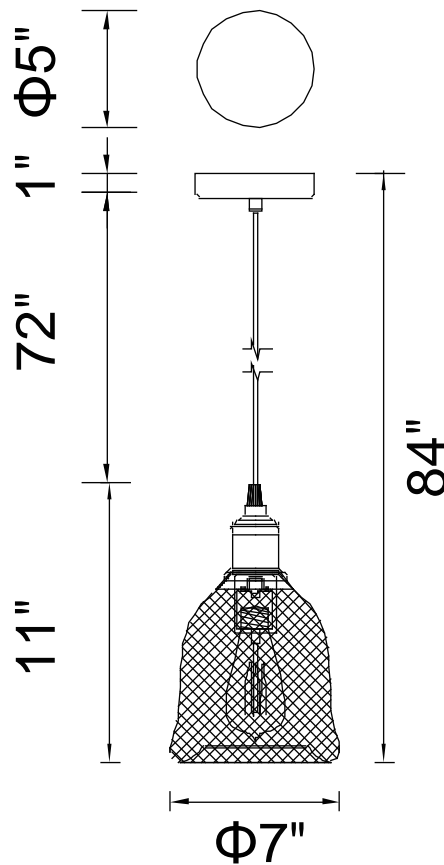

PROJECT: _____

FIXTURE TYPE: _____

LOCATION: _____

CONTACT/PHONE: _____

Item	9638P7-1-101
Collection	DREA
Finish	Black
Glass	-----
Crystal	-----
Input	120V AC,60HZ,AC

Shade	-----
Length/Dia.	7"
Width/Ext.	-----
Height	11"
Maximum	84"
Lumens	-----

Light Source	E26
Bulb Info.	1x60W
Included	-----
Dimmable	Yes
Color	-----
Weight	