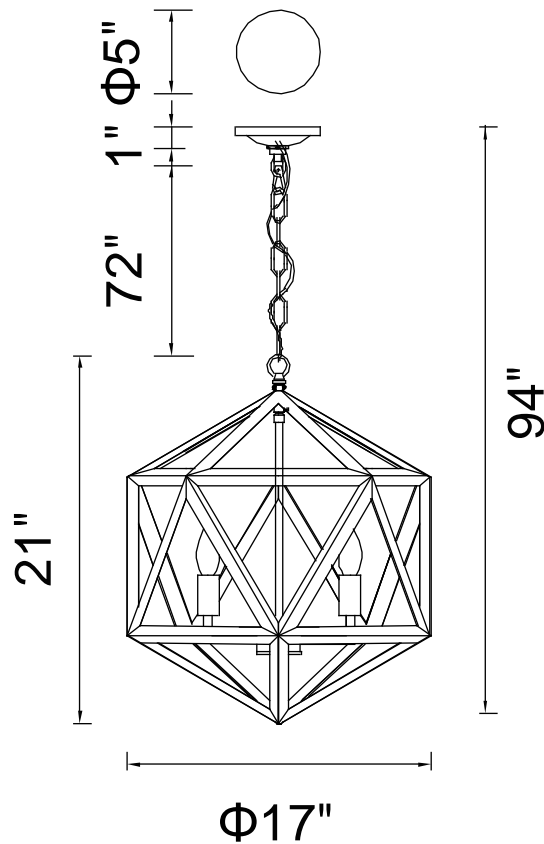

PROJECT: _____

FIXTURE TYPE: _____

LOCATION: _____

CONTACT/PHONE: _____

Item	9641P17-3-101
Collection	AMAZON
Finish	Black
Glass	-----
Crystal	-----
Input	120V AC,60HZ,AC

Shade	-----
Length/Dia.	17"
Width/Ext.	-----
Height	21"
Maximum	94"
Lumens	-----

Light Source	E12
Bulb Info.	3x60W
Included	-----
Dimmable	Yes
Color	-----
Weight	