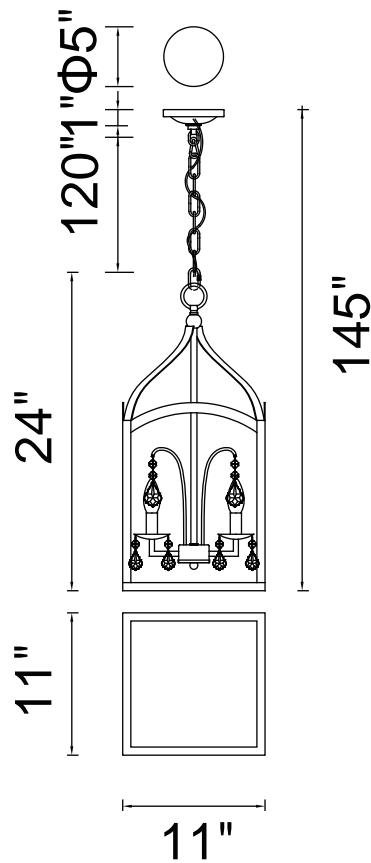

PROJECT: _____

FIXTURE TYPE: _____

LOCATION: _____

CONTACT/PHONE: _____

Item	9644P11-3-101
Collection	SAVE
Finish	Black
Glass	Clear
Crystal	-----
Input	120V AC,60HZ,AC

Shade	-----
Length/Dia.	11"
Width/Ext.	11"
Height	24"
Maximum	145"
Lumens	-----

Light Source	E12
Bulb Info.	3x60W
Included	-----
Dimmable	Yes
Color	-----
Weight	