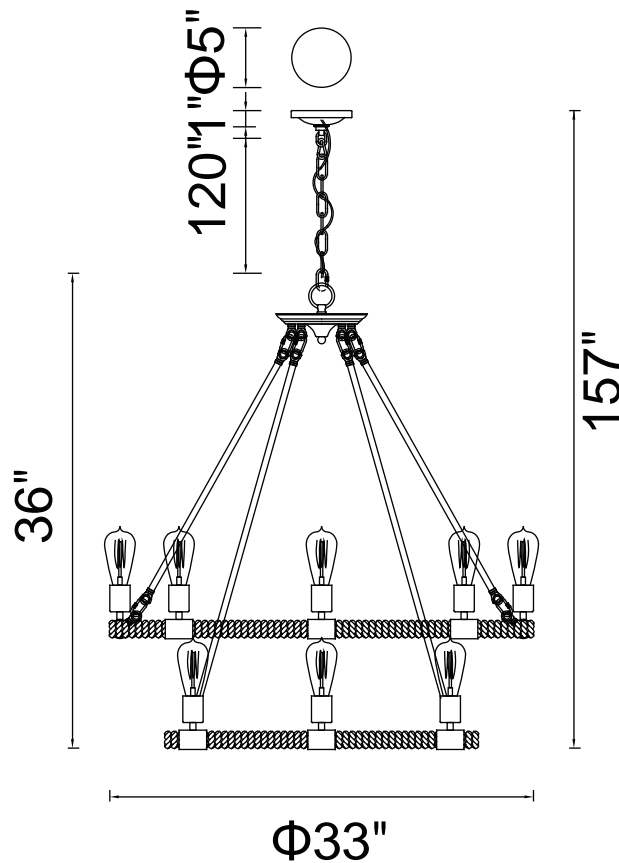

PROJECT: _____

FIXTURE TYPE: _____

LOCATION: _____

CONTACT/PHONE: _____

Item	9671P33-14-101
Collection	GANGES
Finish	Black
Glass	-----
Crystal	-----
Input	120V AC,60HZ,AC

Shade	-----
Length/Dia.	33"
Width/Ext.	-----
Height	36"
Maximum	157"
Lumens	-----

Light Source	E26
Bulb Info.	14x60W
Included	-----
Dimmable	Yes
Color	-----
Weight	