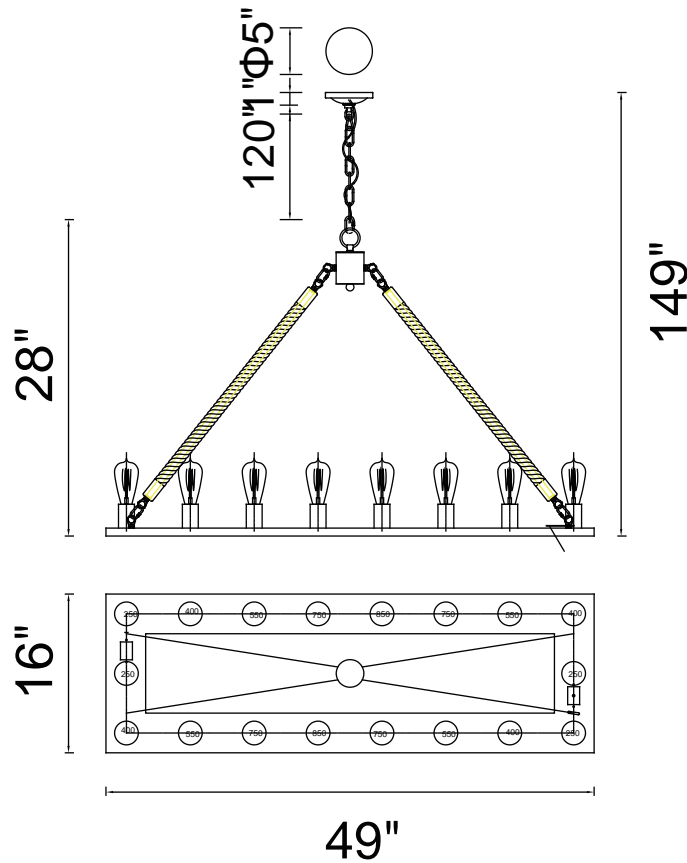

PROJECT: _____
 FIXTURE TYPE: _____
 LOCATION: _____
 CONTACT/PHONE: _____

Item	9671P49-18-RC-101
Collection	PADMA
Finish	Black
Glass	-----
Crystal	-----
Input	120V AC,60HZ,AC

Shade	-----
Length/Dia.	49"
Width/Ext.	16"
Height	28"
Maximum	149"
Lumens	-----

Light Source	E26
Bulb Info.	18x60W
Included	-----
Dimmable	Yes
Color	-----
Weight	