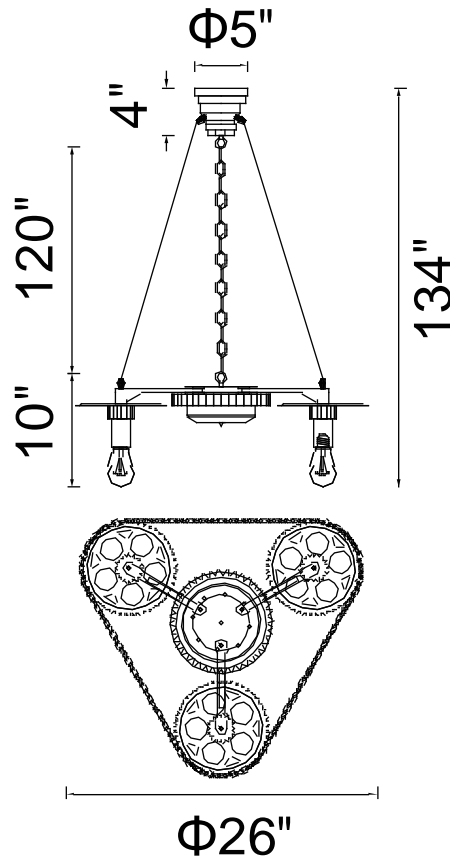

PROJECT: _____

FIXTURE TYPE: _____

LOCATION: _____

CONTACT/PHONE: _____

Item	9693P26-3-187
Collection	VOLGA
Finish	Silver Gray
Glass	-----
Crystal	-----
Input	120V AC,60HZ,AC

Shade	-----
Length/Dia.	26"
Width/Ext.	-----
Height	10"
Maximum	134"
Lumens	-----

Light Source	E26
Bulb Info.	3x60W
Included	-----
Dimmable	Yes
Color	-----
Weight	